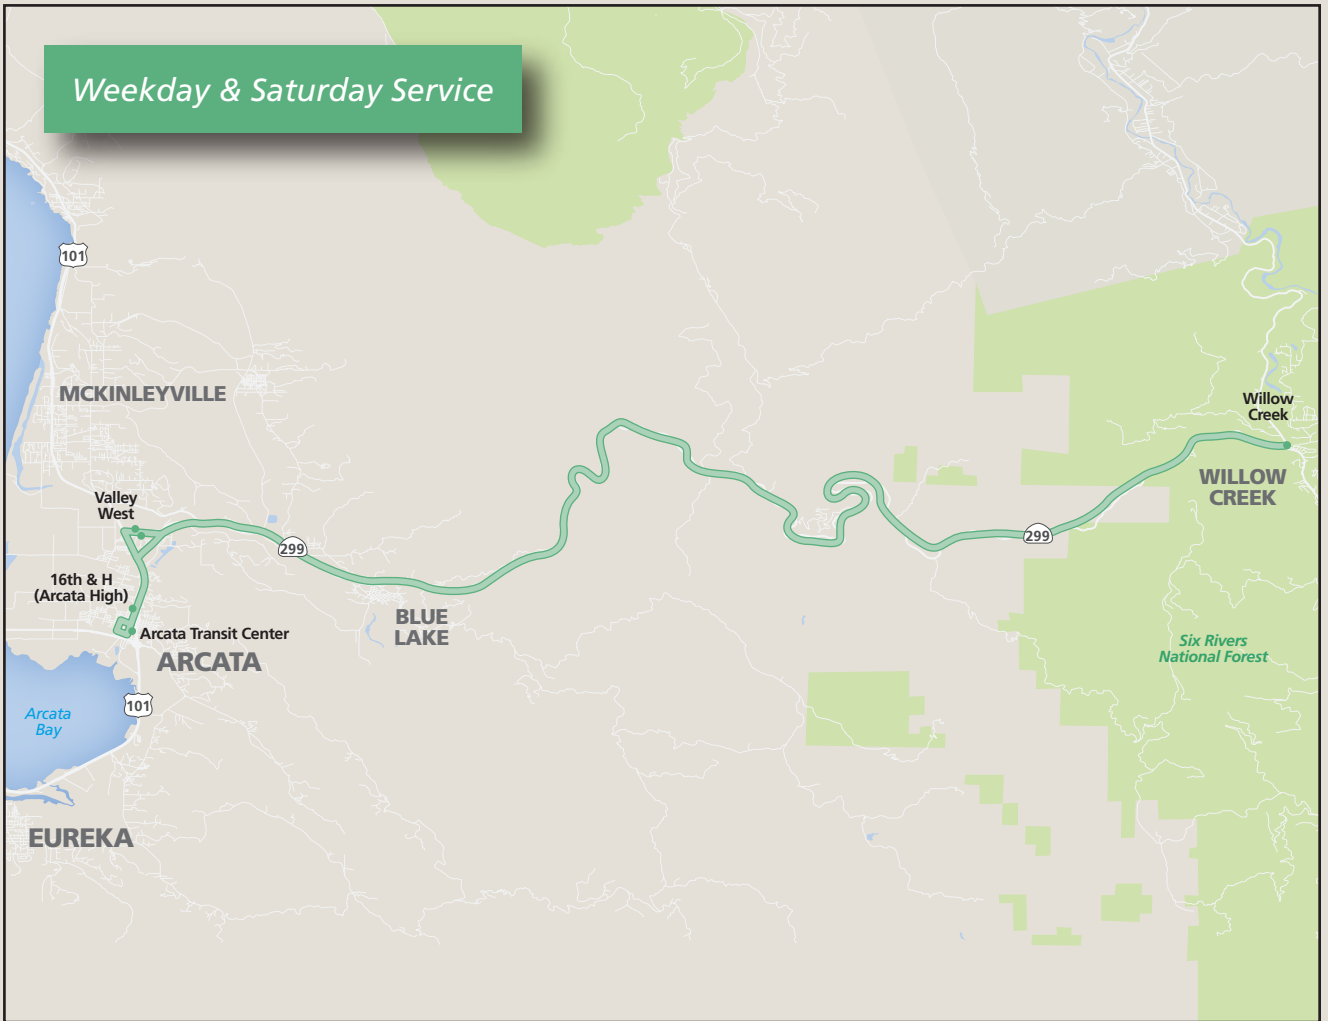

Service

Willow Creek operates Monday–Friday and a limited schedule Saturdays and on the following Holidays:

- Martin Luther King Jr. Day
- President’s Day
- Memorial Day
- Labor Day
- the day after Thanksgiving
- and the day after Christmas

Willow Creek

Routes, Map & Schedules

Weekday & Saturday Service

Weekday & Saturday Service

Weekday Service

Westbound

	Run	1	3	5	7
Willow Creek		6:25	9:50	4:45	6:40
Valley West		7:15	10:15		7:30
Arcata Transit Center		7:25	10:25	5:30	7:35

Eastbound

	Run	2	4	6
16th & H (Arcata High)			3:32	
Arcata Transit Center		8:20	3:40	5:40
Valley West		8:25		5:45
Willow Creek		9:15	4:30	6:35

pm times in bold

Saturday Service

Westbound

	Run	2	4	6
Willow Creek		9:50	11:40	6:50
Valley West		10:25	12:30	7:40
Arcata Transit Center		10:30	12:35	7:45

Eastbound

	Run	1	3	5
Arcata Transit Center		8:25	10:40	5:40
Valley West		8:30	10:45	5:45
Willow Creek		9:20	11:35	6:35

pm times in bold