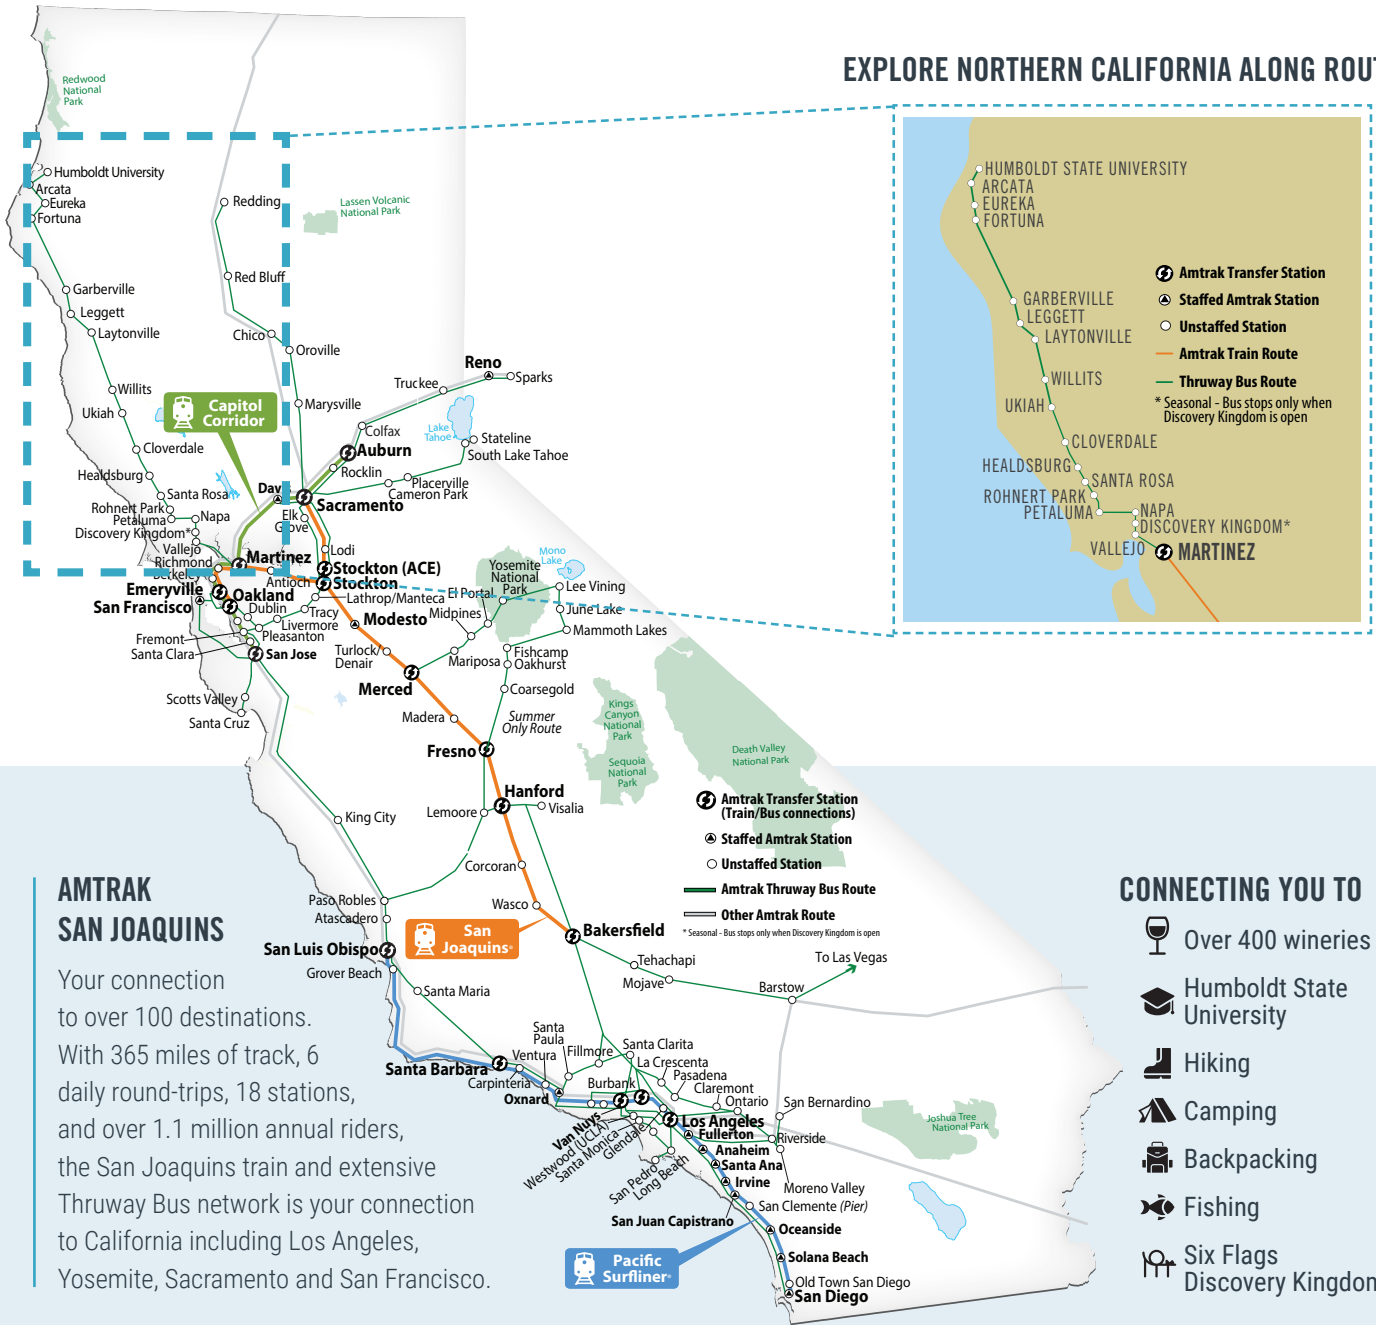

Route 7 connects to the train at the Martinez Amtrak station. With 19 convenient stops, including Humboldt State University, it's an easy and relaxing way to explore Northern California.

NOW OFFERING CITY TO CITY (BUSES ONLY) THRUWAY BUS TICKETS

Schedule times and fares subject to change

*Seasonal

EXPLORE NORTHERN CALIFORNIA ALONG ROUTE 7

AMTRAK SAN JOAQUINS

Your connection to over 100 destinations. With 365 miles of track, 6 daily round-trips, 18 stations, and over 1.1 million annual riders, the San Joaquins train and extensive Thruway Bus network is your connection to California including Los Angeles, Yosemite, Sacramento and San Francisco.