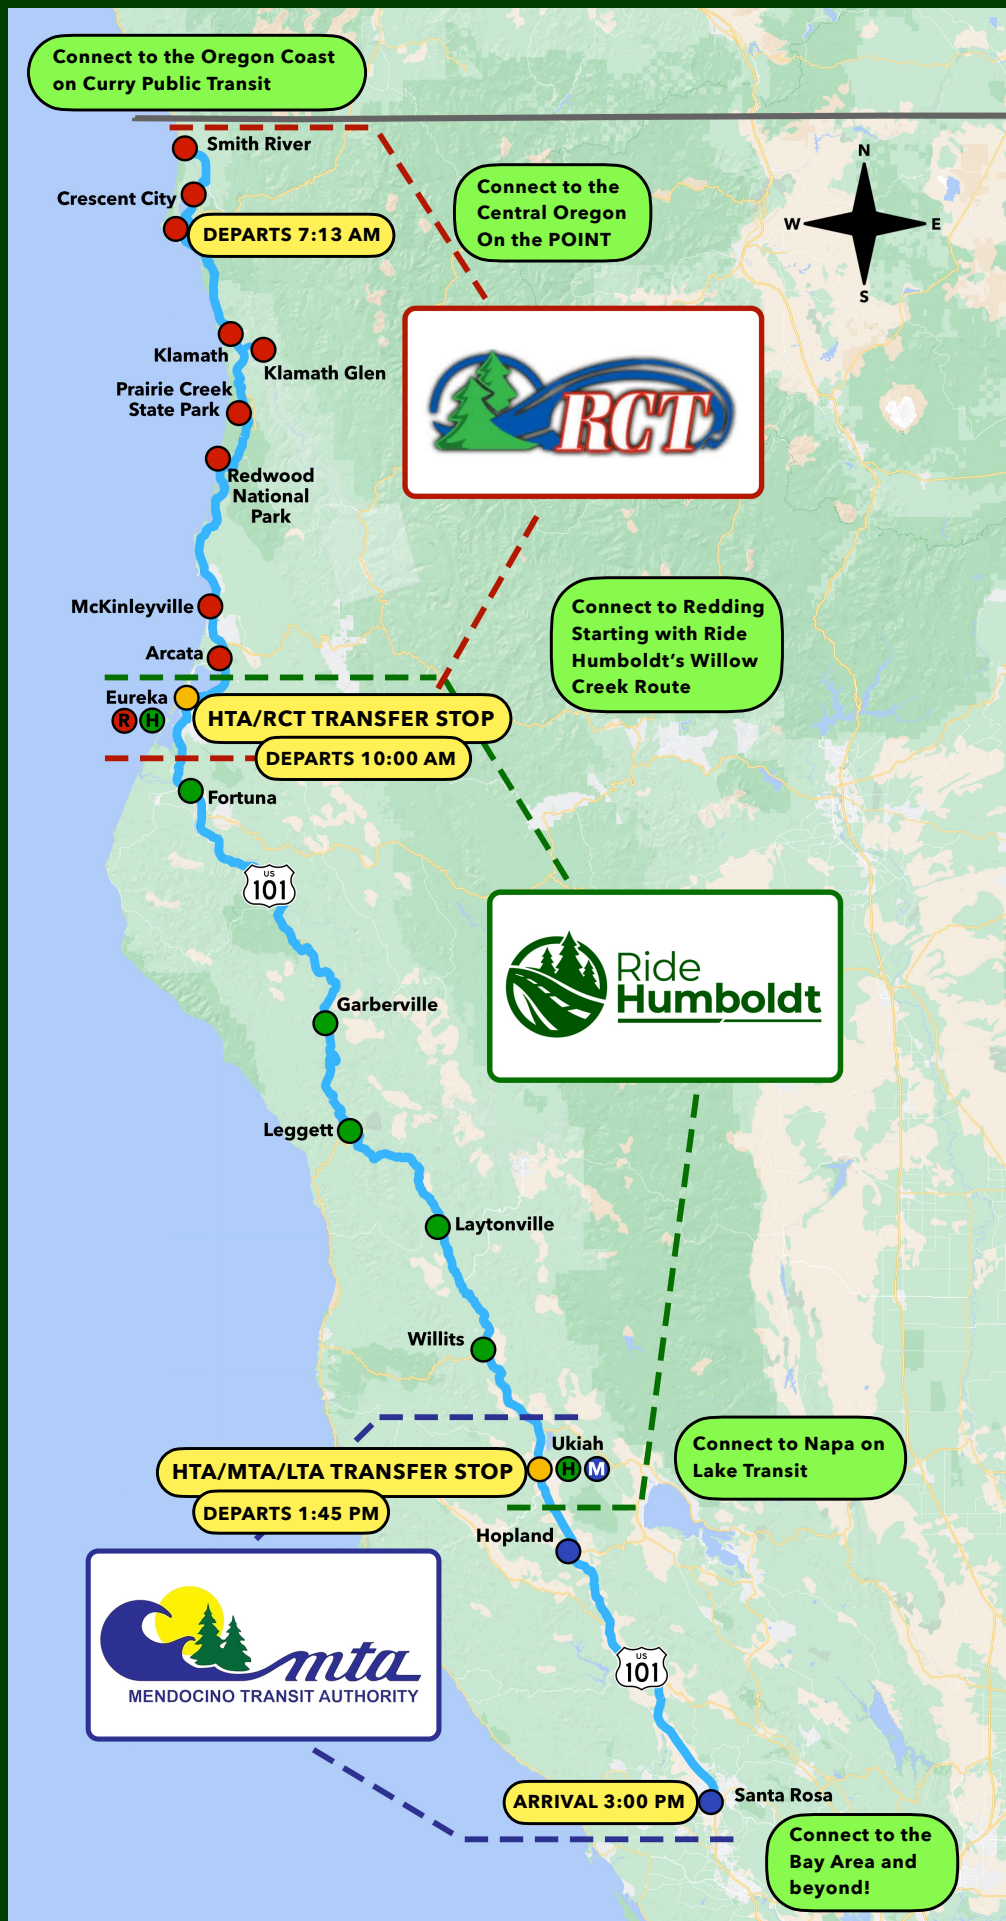

REDWOOD COAST TRANSIT ROUTE 20

Lucky 7 Store - Smith River	6:45 AM
Fort Dick Market - Smith River	6:58 AM
College of the Redwoods - Crescent City ...	7:13 AM
Cultural Center - Crescent City	7:30 AM
Klamath (Pem-Mey) - Klamath	8:00 AM
Prairie Creek S.P. - Klamath	8:18 AM
Kuchel Visitor Center	8:32 AM
Arcata Airport - McKinleyville	9:08 AM
Cal Poly Humboldt - Library Circle	9:19 AM
Arcata Transit Center - Arcata	9:24 AM
Eureka Transit Center - 3rd & H St*	9:39 AM

RIDE HUMBOLDT HUMBOLDT TRANSIT AUTHORITY

H St & 3rd St - Eureka*	10:00 AM
N St & 11th St - Fortuna	10:25 AM
Redwood Dr & Maple Ln Garberville	11:15 AM
Hwy 101 - Leggett (Peg House)	12:05 PM
Hwy 101 & Ramsey Rd - Laytonville (Bank)	12:30 PM
S Main St & E Valley St - Willits	1:00 PM
N Orchard Ave - Ukiah (Pear Tree Center)* ..	1:30 PM

MENDOCINO TRANSIT AUTHORITY CC RIDER ROUTE #65

Pear Tree - Ukiah (Depart)	1:45 PM
North End Brutocao - Hopland	2:03 PM
Sonoma County Airport - Santa Rosa	by request
SMART Train - Santa Rosa	by request
Coddington - Santa Rosa	by request
2nd Street Transit Mall - Santa Rosa	3:00 PM

For Connections to the Bay Area visit:
Golden Gate Transit at www.goldengate.org
Sonoma Marin Area Rail Transit (SMART) at <https://www.sonomamarintrain.org/>

* Redwood Coast Express connection stop