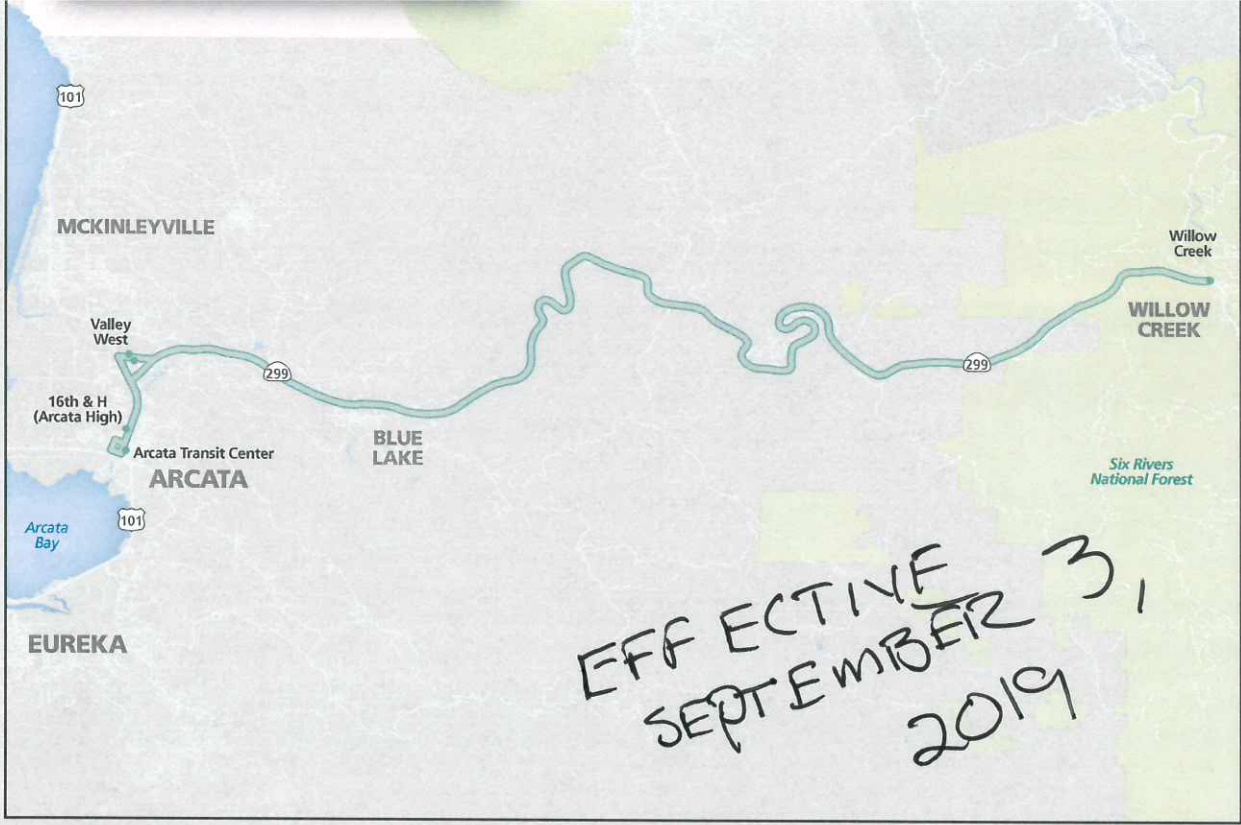

(707) 443-2032 (fax)

www.hta.org

8:00am - 4:30pm (closed noon to 1:00 for lunch)

Effective July 1, 2018

Willow Creek

Routes, Map & Schedules

Weekday & Saturday Service

EUREKA

Humboldt Transit Authority

EFFECTIVE
SEPTEMBER
3, 2019

Weekday Service

Westbound

	Run	1	3	5	7
Willow Creek		7:00	9:20	4:45	6:40
Valley West		<i>drop off on request only</i>			
Arcata Transit Center		7:55	10:15	5:30	7:35

Eastbound

	Run	2	4	6
16th & H (Arcata High)			3:32	
Arcata Transit Center		8:10	3:40	5:40
Valley West		8:15		5:45
Willow Creek		9:05	4:30	6:35

pm times in bold

Saturday Service

Westbound

	Run	2	4	6
Willow Creek		9:35	11:40	6:50
Valley West		<i>drop off on request</i>		
Arcata Transit Center		10:30	12:35	7:45

Eastbound

	Run	1	3	5
Arcata Transit Center		8:25	10:40	5:40
Valley West		8:30	10:45	5:45
Willow Creek		9:20	11:35	6:35

pm times in bold